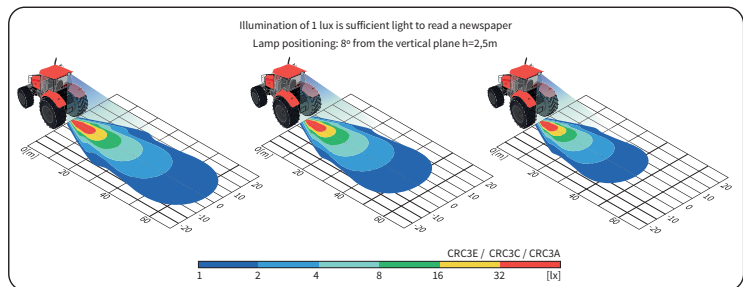

DIMENSIONS

Cat. number	Luminous flux				IP rating	Accessories	Connectors				Cat. number	Luminous flux				IP rating	Accessories	Connectors			
	3000 lm	2500 lm	2000 lm	1500 lm			AMP Faston 250	Deutsch DT	AMP SuperSeal 1.5	Cap / Pin		3000 lm	2500 lm	2000 lm	1500 lm			AMP Faston 250	Deutsch DT	AMP SuperSeal 1.5	Cap / Pin
CRC3H.56900	✓					✓	✓	✓	✓												
CRC3H.56907	✓					✓	✓	✓	✓												
CRC3E.50300		✓				✓	✓	✓	✓												
CRC3E.50380		✓				✓	✓	✓	✓												
CRC3E.50306		✓				✓	✓	✓	✓	✓											
CRC3E.50307		✓				✓	✓	✓	✓												
CRC3E.50308		✓				✓	✓	✓	✓												
CRC3E.50310		✓				✓	✓	✓	✓												
CRC3E.50381		✓				✓	✓	✓	✓												
CRC3E.50316		✓				✓	✓	✓	✓	✓											
CRC3E.50317		✓				✓	✓	✓	✓												
CRC3E.50318		✓				✓	✓	✓	✓												
CRC3C.50100			✓			✓	✓	✓	✓												
CRC3C.50180			✓			✓	✓	✓	✓												
CRC3C.50106			✓			✓	✓	✓	✓	✓											
CRC3C.50107			✓			✓	✓	✓	✓												
CRC3C.50108			✓			✓	✓	✓	✓												
CRC3C.50110				✓		✓	✓	✓	✓												
CRC3C.50181				✓		✓	✓	✓	✓												
CRC3C.50116				✓		✓	✓	✓	✓												
CRC3C.50117				✓		✓	✓	✓	✓												
CRC3C.50118				✓		✓	✓	✓	✓												
CRC3A.48700					✓	✓	✓	✓	✓												
CRC3A.48701					✓	✓	✓	✓	✓												
CRC3A.48780					✓	✓	✓	✓	✓												
CRC3A.48706					✓	✓	✓	✓	✓												
CRC3A.48707					✓	✓	✓	✓	✓												
CRC3A.48708					✓	✓	✓	✓	✓												
CRC3A.48710					✓	✓	✓	✓	✓												
CRC3A.48781					✓	✓	✓	✓	✓												
CRC3A.48716					✓	✓	✓	✓	✓												
CRC3A.48717					✓	✓	✓	✓	✓												
CRC3A.48718					✓	✓	✓	✓	✓												
CRC3A.48794					✓	✓	✓	✓	✓