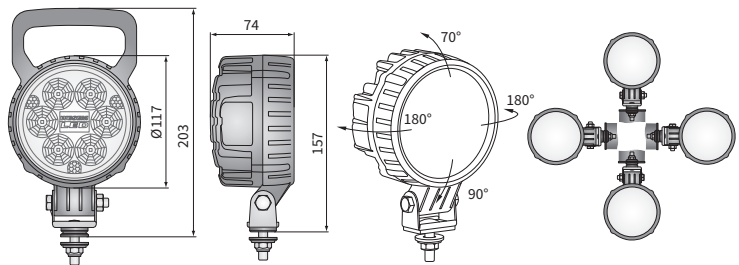

DIMENSIONS

Cat. number	Luminous flux				IP rating	Accessories	Connectors				Cat. number	Luminous flux				IP rating	Accessories	Connectors			
	3000 lm	2500 lm	2000 lm	1500 lm			AMP Faston 250	Deutsch DT	AMP SuperSeal 1.5	Cap / Pin		3000 lm	2500 lm	2000 lm	1500 lm			AMP Faston 250	Deutsch DT	AMP SuperSeal 1.5	Cap / Pin
CRC3H.56900	✓					✓	✓	✓	✓												
CRC3H.56907	✓					✓	✓	✓	✓												
CRC3E.50300		✓				✓	✓	✓	✓												
CRC3E.50380		✓				✓	✓	✓	✓												
CRC3E.50306		✓				✓	✓	✓	✓	✓											
CRC3E.50307		✓				✓	✓	✓	✓												
CRC3E.50308		✓				✓	✓	✓	✓												
CRC3E.50310		✓				✓	✓	✓	✓												
CRC3E.50381		✓				✓	✓	✓	✓												
CRC3E.50316		✓				✓	✓	✓	✓	✓											
CRC3E.50317		✓				✓	✓	✓	✓												
CRC3E.50318		✓				✓	✓	✓	✓												
CRC3C.50100			✓			✓	✓	✓	✓												
CRC3C.50180			✓			✓	✓	✓	✓												
CRC3C.50106			✓			✓	✓	✓	✓	✓											
CRC3C.50107			✓			✓	✓	✓	✓												
CRC3C.50108			✓			✓	✓	✓	✓												
CRC3C.50110				✓		✓	✓	✓	✓												
CRC3C.50181				✓		✓	✓	✓	✓												
CRC3C.50116				✓		✓	✓	✓	✓												
CRC3C.50117				✓		✓	✓	✓	✓												
CRC3C.50118				✓		✓	✓	✓	✓												
CRC3A.48700					✓	✓	✓	✓	✓												
CRC3A.48701					✓	✓	✓	✓	✓												
CRC3A.48780					✓	✓	✓	✓	✓												
CRC3A.48706					✓	✓	✓	✓	✓												
CRC3A.48707					✓	✓	✓	✓	✓												
CRC3A.48708					✓	✓	✓	✓	✓												
CRC3A.48710					✓	✓	✓	✓	✓												
CRC3A.48781					✓	✓	✓	✓	✓												
CRC3A.48716					✓	✓	✓	✓	✓												
CRC3A.48717					✓	✓	✓	✓	✓												
CRC3A.48718					✓	✓	✓	✓	✓												
CRC3A.48794					✓	✓	✓	✓	✓