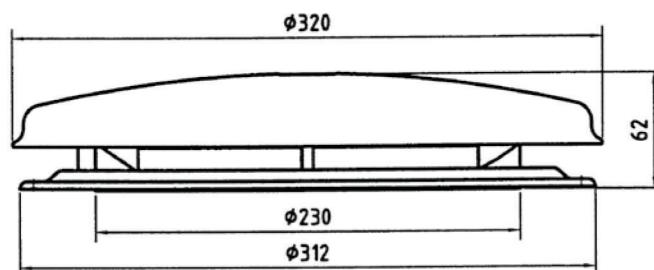

Dachlüfter 12V / 24V

EMC APPROVED

OPTIONAL

- Speed control
- Switch
- Internal ventilation valve
- Snow filter

Technische Daten

Part. No.	Voltage V	Air flow m ³ /h	Watt W	Nominal speed RPM	Noise level DB(A)	Function Suction/Blowing	Rooftop opening mm
B0202	12	850	80	2600	52	Suction/Blowing	230 / 245
B0202BLA	12	850	80	2600	52	Suction/Blowing	230 / 245
B0203	24	850	80	2600	52	Suction/Blowing	230 / 245
B0203BLA	24	850	80	2600	52	Suction/Blowing	230 / 245
B0209	without motor						230 / 245