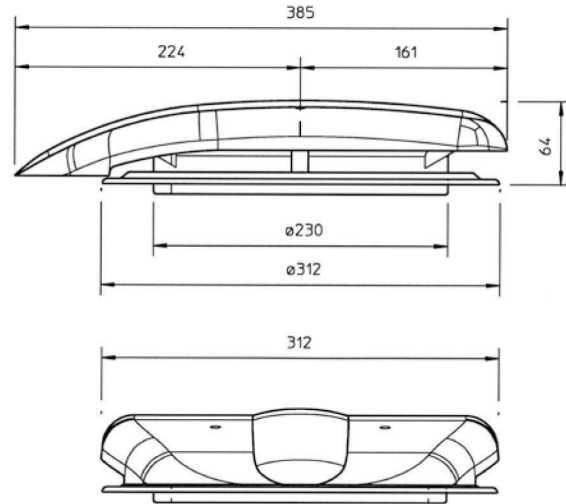

Dachlüfter LM 12V / 24V

EMC APPROVED

OPTIONAL

- Speed control
- Switch
- Internal ventilation valve
- Snow filter

Technische Daten

Part. No.	Voltage V	Air flow m ³ /h	Watt W	Nominal speed RPM	Noise level DB(A)	Function Suction/Blowing	Rooftop opening mm
B0222LM	12	850	80	2600	52	Suction/Blowing	230 / 245
B0222LM-BLA	12	850	80	2600	52	Suction/Blowing	230 / 245
B0223LM	24	850	80	2600	52	Suction/Blowing	230 / 245
B0223LM-BLA	24	850	80	2600	52	Suction/Blowing	230 / 245
B0229	without motor						230 / 245