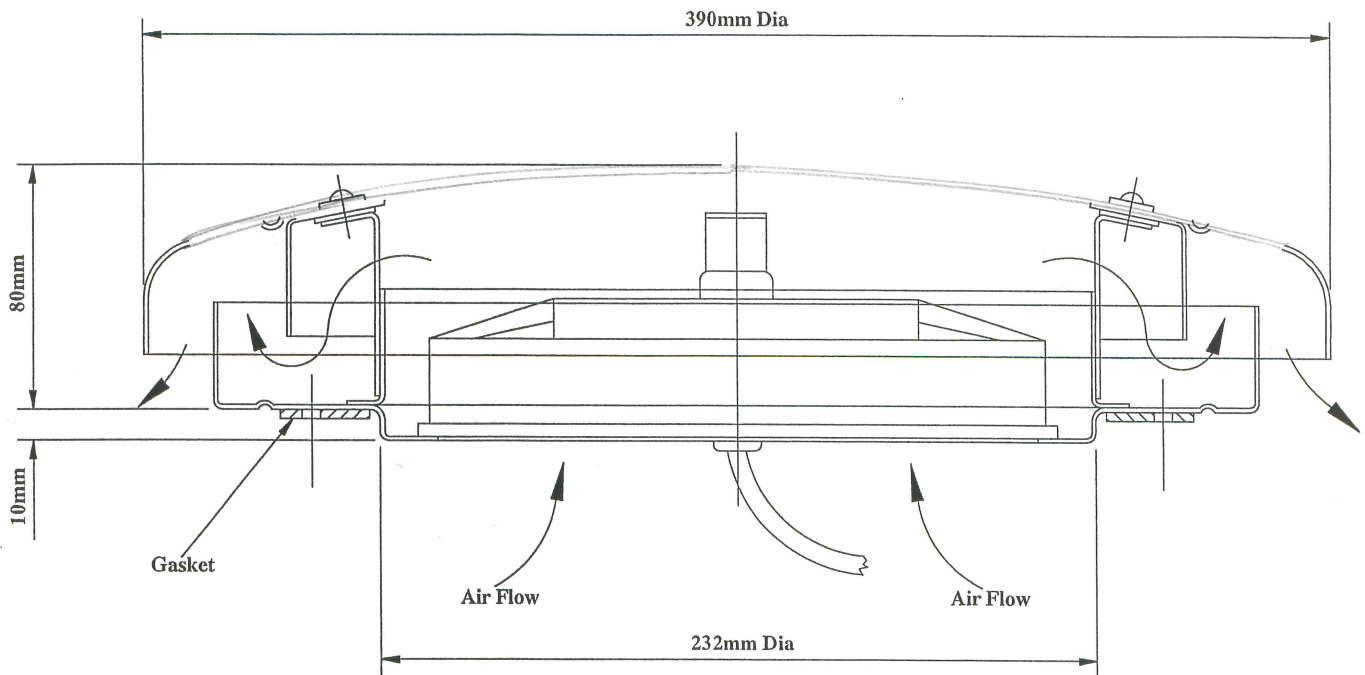

# ROOF VENTILATORS

Part No	Volts	Motor	Ext Height	Ext Dia	Speed	Hole Dia	Comments
4147/12v	12v	8911	80mm	390mm	1	232mm	
4147/24v	24v	8910	80mm	390mm	1	232mm	
4151/12v	12v	8911	80mm	390mm	2	232mm	
4151/24v	24v	8910	80mm	390mm	2	232mm	
4155/12v	12v	8911	80mm	390mm	1	232mm	c/w Finger Guard
4155/24v	24v	8910	80mm	390mm	1	232mm	c/w Finger Guard

Part No	Description	Comments
6561	Finger Guard	Chrome Plated Finish
6532	Switch Flick Type	Changeover Polarity (Suck/Blow)
8910	Motor/Fan Assembly 24v	Primarily Suck (Reduced Blow)
8911	Motor/Fan Assembly 12v	Primarily Suck (Reduced Blow)